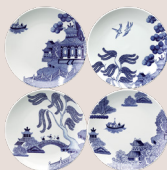

# The Full Collection:

**27cm Dinner Plate (Blue)**

D090-01B  
27 x 27 x 3 cm  
10.6 x 10.6 x 1.2 Inch

**21cm Salad Plate (Blue)**

D090-02B  
21 x 21 x 2.5 cm  
8.3 x 8.3 x 1 Inch

**15cm Side Plate (Blue)**

D090-03B  
15 x 15 x 2 cm  
5.9 x 5.9 x 0.8 Inch

**8cm Sauce Dish (Blue)**

D090-08B  
8 x 8 x 2.5 cm  
3.1 x 3.1 x 1 Inch

**Set of 4 x 21cm Assorted Salad Plates (Blue)**

D090-91A

**Set of 4 x 15cm Assorted Side Plates (Blue)**