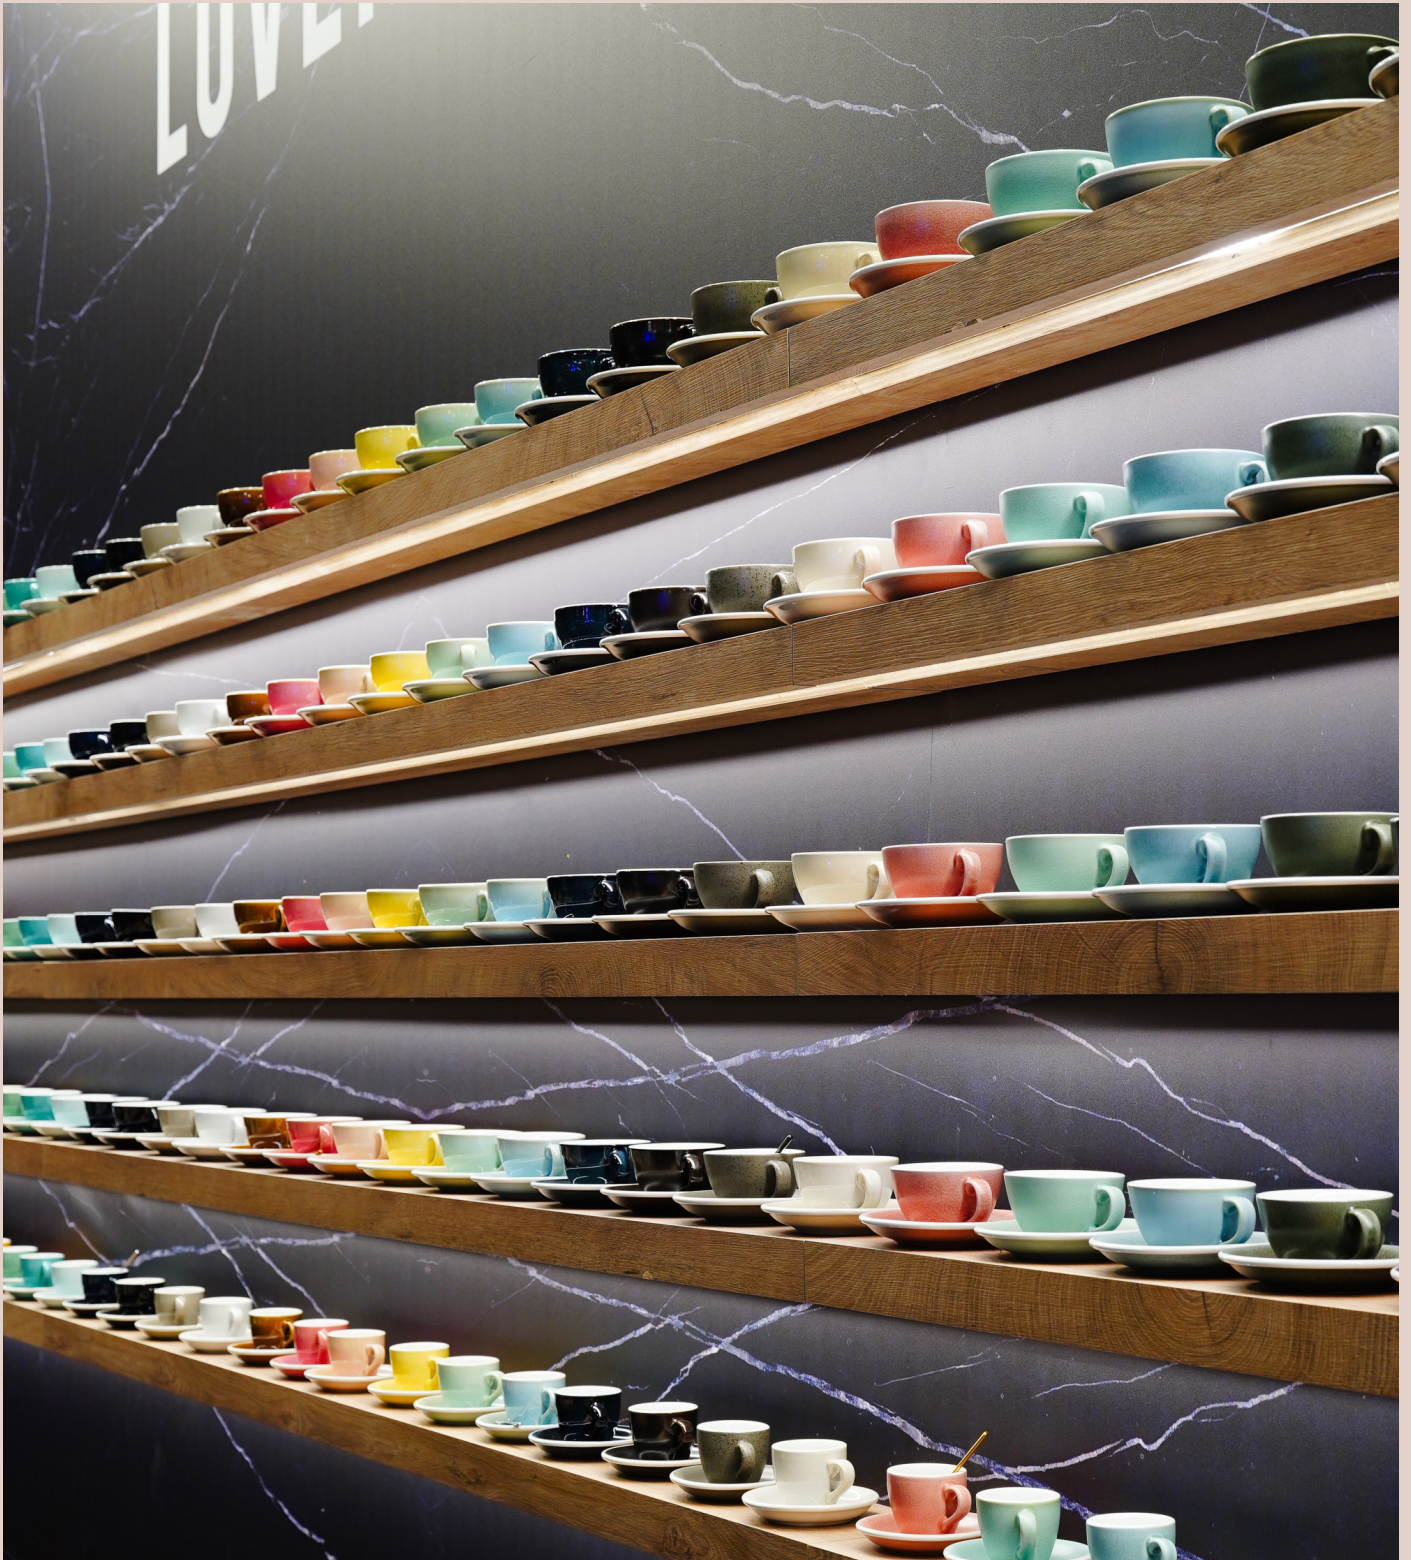

Catalogue

Egg *Mineral Colours*
Unleashing Organic Elegance

About this collection:

Introducing the Egg, the official cup of the World Latte Art Championship from 2015-2023. You can find these cups in your favorite cafes, serving coffee in 5 different sizes to ensure consistency in every recipe. Inspired by our travels to 5 natural habitats, we have dedicated 5 new glazes in earthy, neutral tones to represent these beautiful environments. These new colors will effortlessly complement the interior trends of 2024.