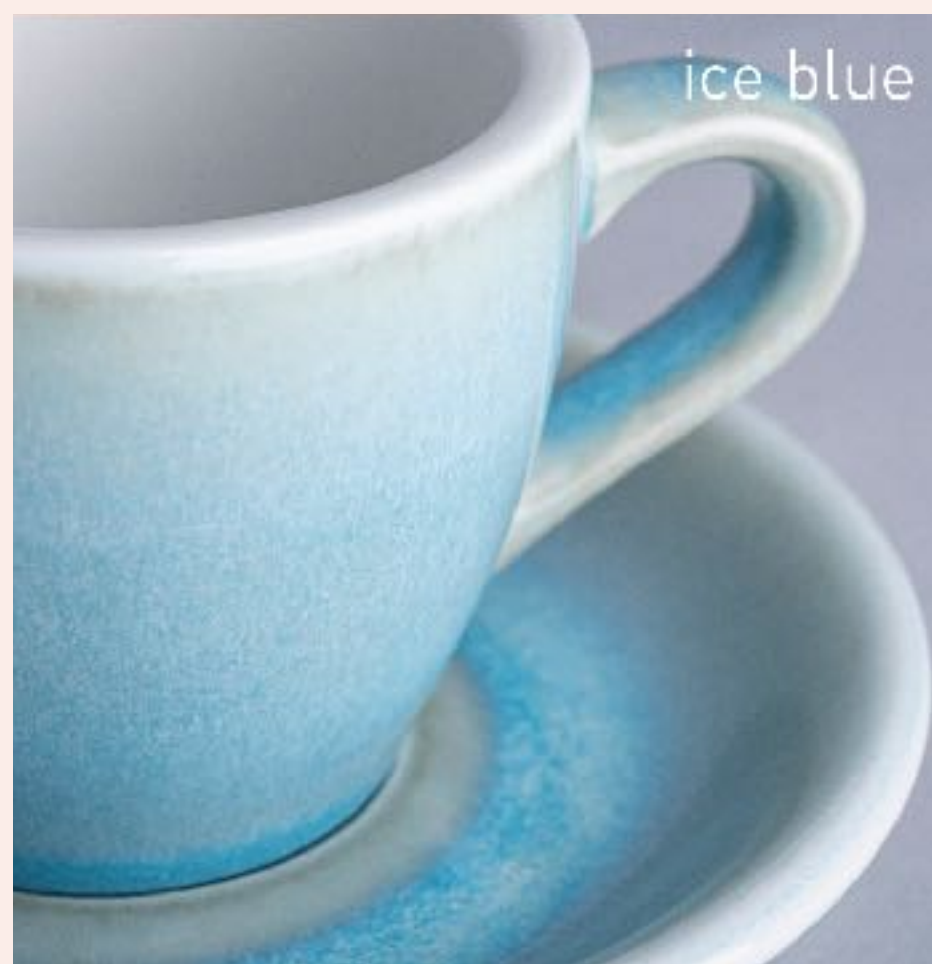

gunpowder

granite

ice blue