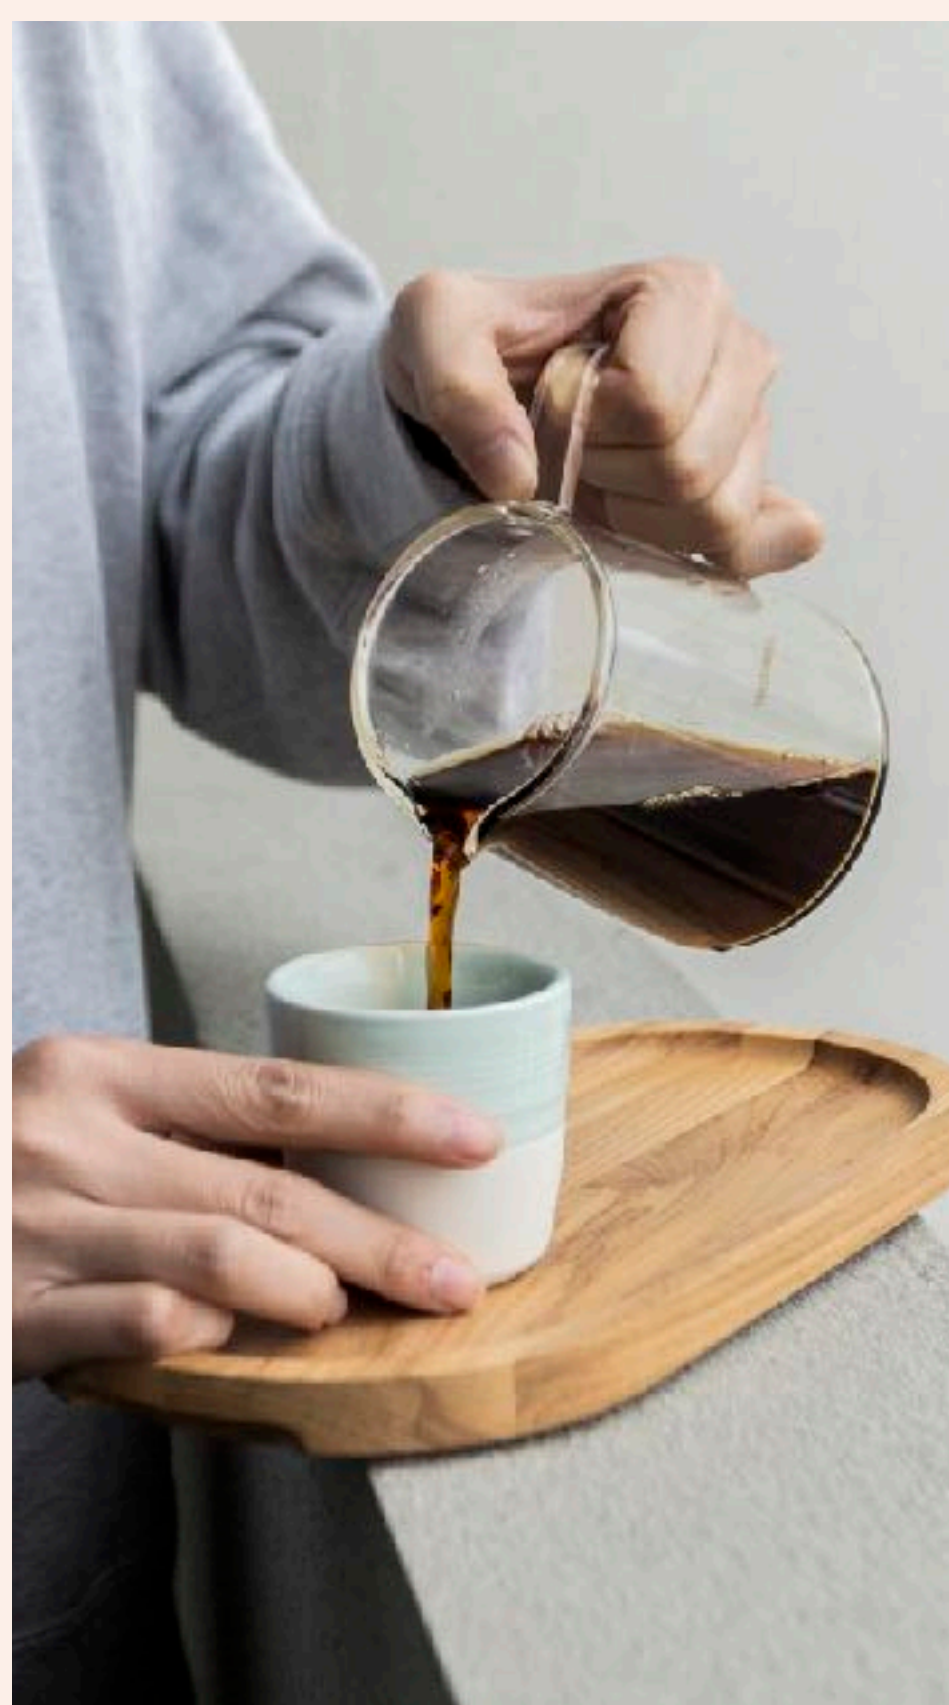

pottery prototype
hand thrown by ceramist
Ben Sutton

clear hand thrown style
lines on each cups

backstamp features Dale's autograph,
his winning year, and Ben's potter's stamp

capacity and shape to work
with Dale's coffee recipes

Loveramics signature
uber-durable body.

glazed unglazed
contrast. pottery style,
industrial quality

the curved inner surface
aids latte art and crema
retention, allowing the best
presentation of drinks

the cups are durable with thick walls
that retain drink temperature whilst being
comfortable to hold without a handle